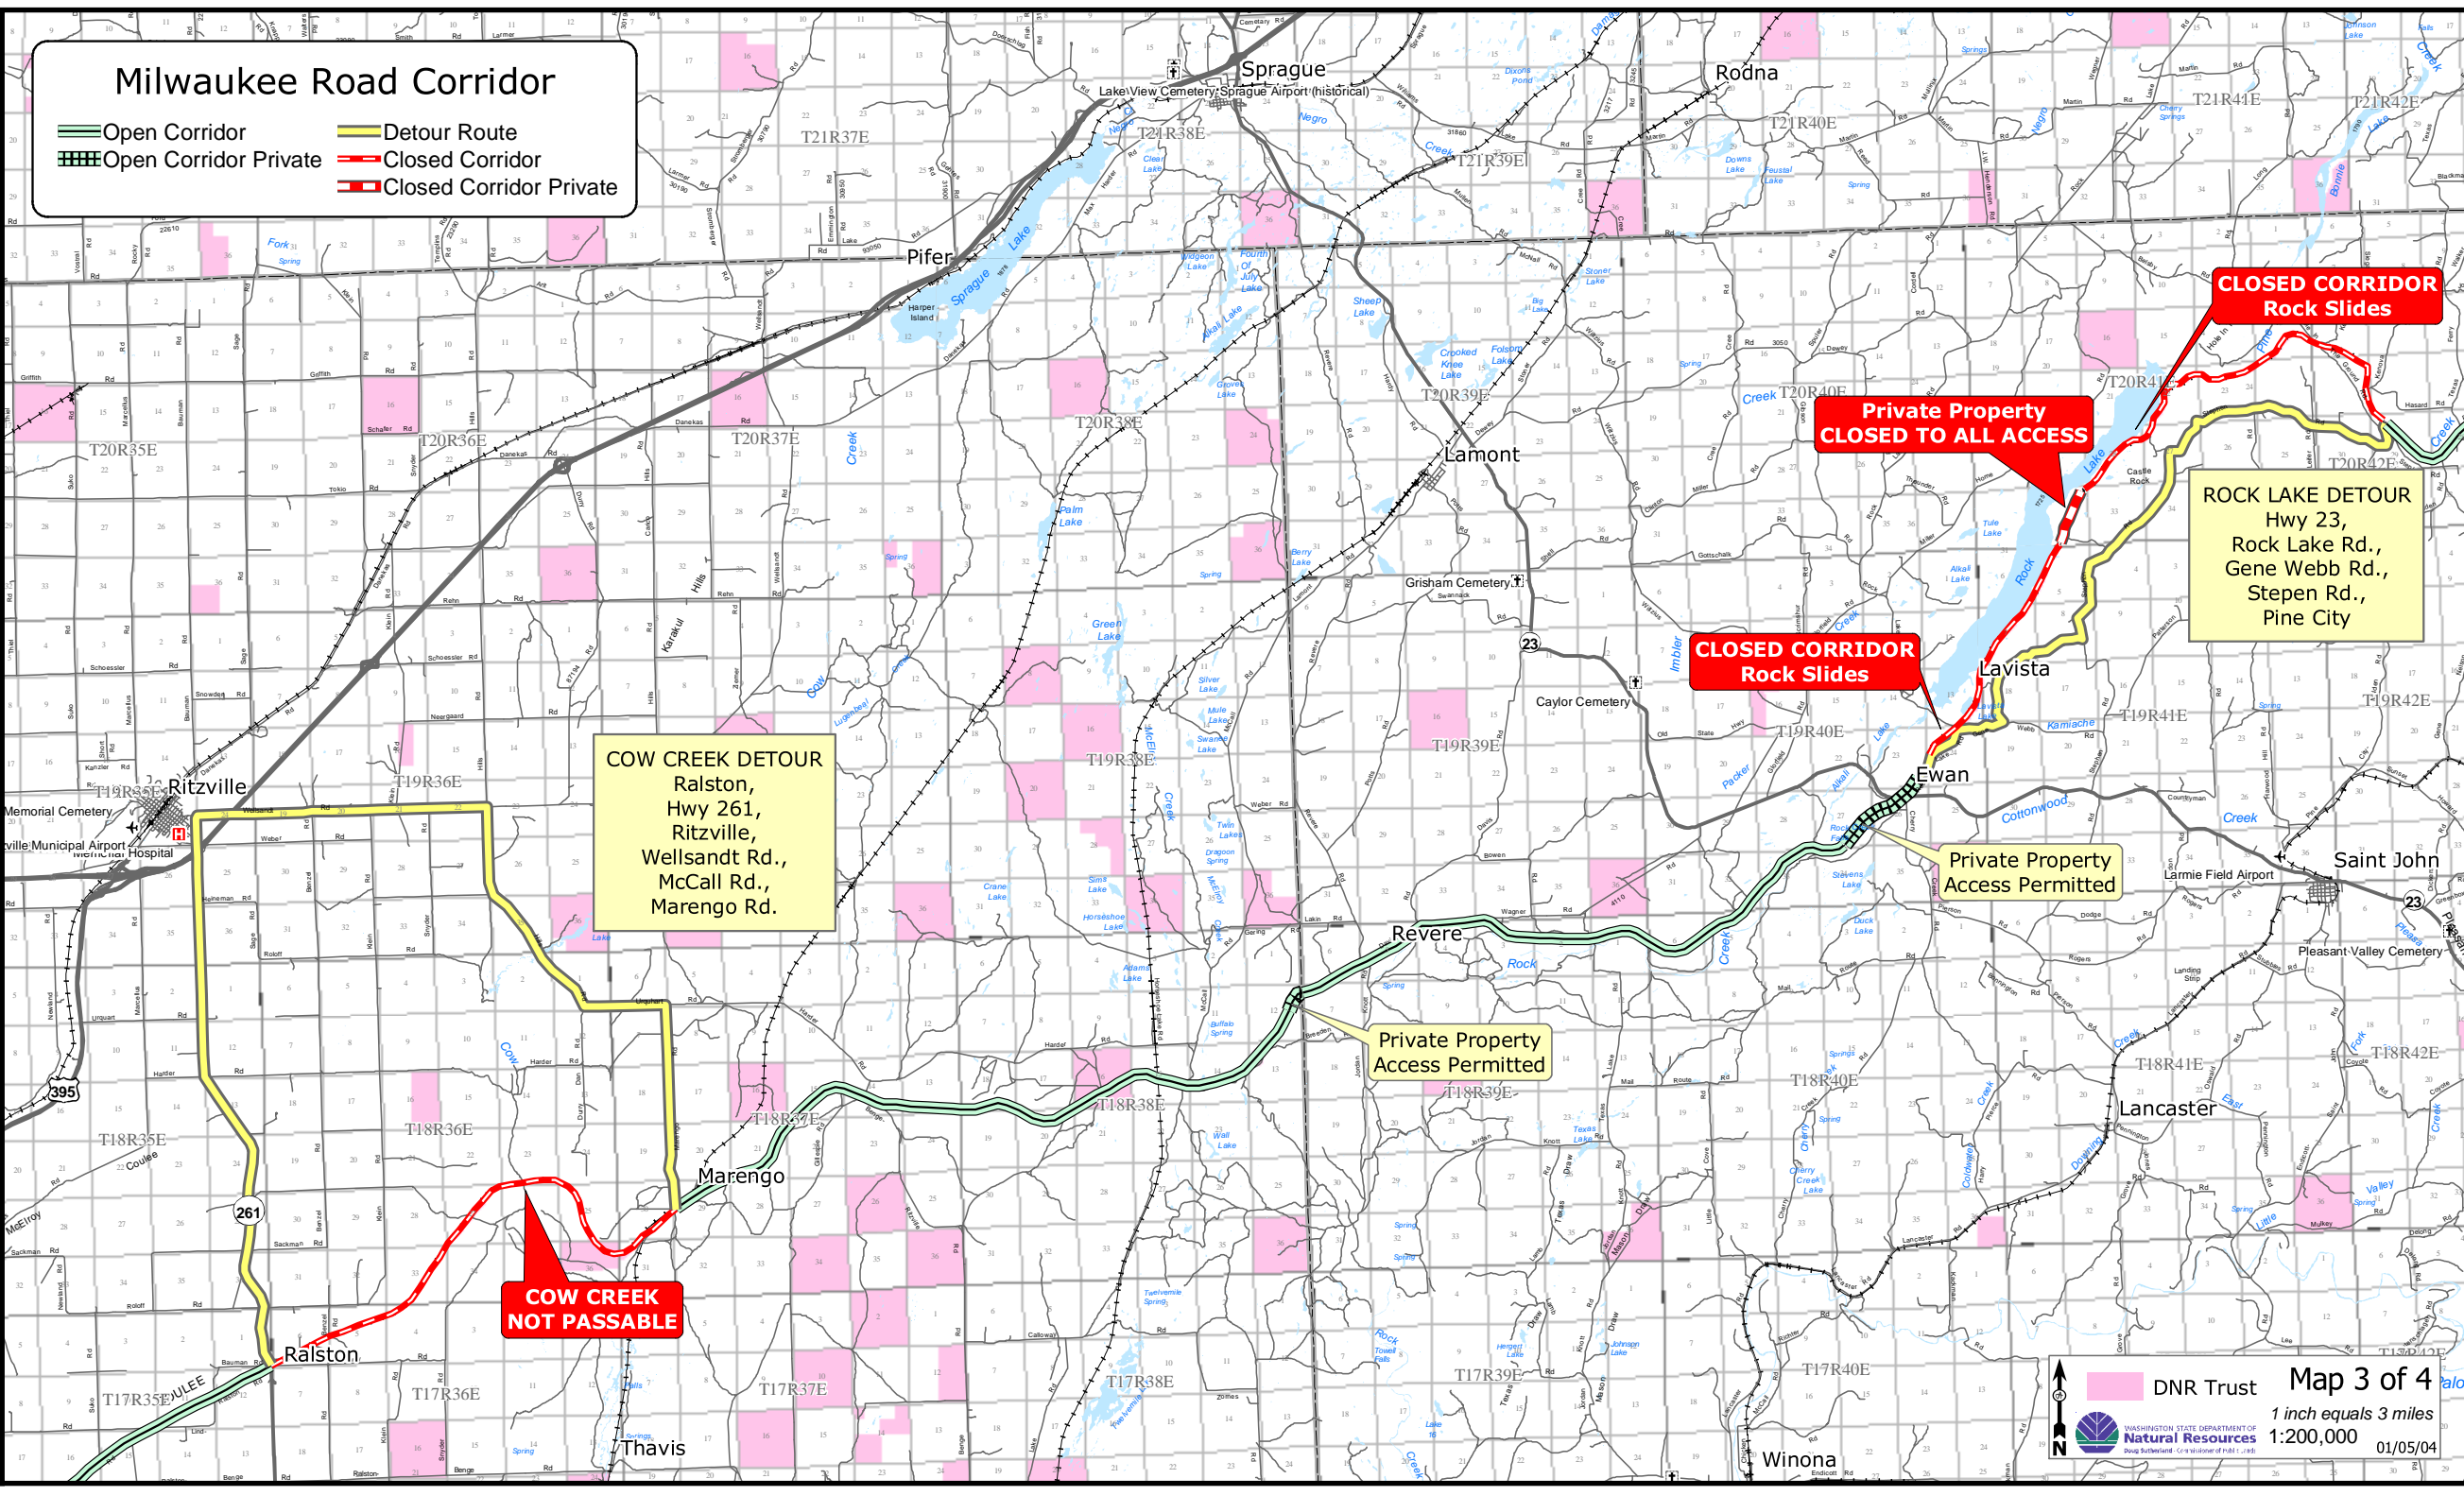

Milwaukee Road Corridor

-  Open Corridor
-  Detour Route
-  Open Corridor Private
-  Closed Corridor
-  Closed Corridor Private

COW CREEK DETOUR
 Ralston,
 Hwy 261,
 Ritzville,
 Wellsandt Rd.,
 McCall Rd.,
 Marengo Rd.

COW CREEK NOT PASSABLE

ROCK LAKE DETOUR
 Hwy 23,
 Rock Lake Rd.,
 Gene Webb Rd.,
 Stepen Rd.,
 Pine City

Private Property CLOSED TO ALL ACCESS

CLOSED CORRIDOR Rock Slides

CLOSED CORRIDOR Rock Slides

Private Property Access Permitted

Private Property Access Permitted